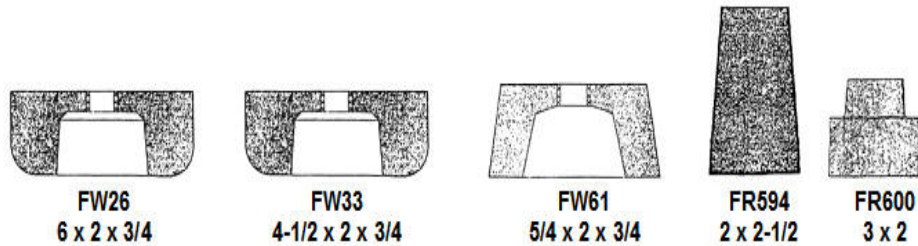

PURCHASE INDUSTRIAL ABRASIVES DIRECT

The terrazzo grinding products on this page are available for direct purchase from our online store at:

www.abrasives4sale.com

1-800-367-7291 Fax 517-279-7265

| Part No | Shape / Description | Pack | \$/Ea |
|---------|--------------------------------------|------|-------|
| 905199 | FW26 Terrazzo Stone 6 x 2 CUP C16 | 10 | 12.30 |
| 905200 | FW26 Terrazzo Stone 6 x 2 CUP C24 | 10 | 12.30 |
| 905205 | FW26 Terrazzo Stone 6 x 2 CUP C80 | 10 | 12.30 |
| 905207 | FW26 Terrazzo Stone 6 x 2 CUP C120 | 10 | 12.30 |
| 905210 | FW65 Terrazzo Stone 6 x 2 CUP C24PB | 10 | 12.30 |
| 905220 | FW65 Terrazzo Stone 6 x 2 CUP C80PB | 10 | 12.30 |
| 905240 | FW65 Terrazzo Stone 6 x 2 CUP C120PB | 10 | 12.30 |
| 905255 | FW33 Terrazzo Stone 4-1/2 x 2 C24 | 10 | 10.54 |
| 905260 | FW33 Terrazzo Stone 4-1/2 x 2 C80 | 10 | 10.54 |
| 905265 | FW61 Terrazzo Stone 5/4 x 2 - C24RB | 10 | 10.54 |
| 905265 | FW61 Terrazzo Stone 5/4 x 2 - C60RB | 10 | 10.54 |
| 905270 | FW61 Terrazzo Stone 5/4 x 2 - C80RB | 10 | 10.54 |
| 942300 | FR594 2 x 2-1/2 Terrazzo Stone C24 | 10 | 2.17 |
| 942301 | FR594 2 x 2-1/2 Terrazzo Stone C60 | 10 | 2.17 |
| 942302 | FR594 2 x 2-1/2 Terrazzo Stone C80 | 10 | 2.17 |
| 942303 | FR594 2 x 2-1/2 Terrazzo Stone C120 | 10 | 2.17 |
| 942307 | FR594 2 x 2-1/2 Terrazzo Stone C220 | 10 | 2.45 |
| 942324 | FR600 Terrazzo Stone 3 x 2 C24RB | 10 | 2.69 |
| 942380 | FR600 Terrazzo Stone 3 x 2 C80RB | 10 | 2.69 |
| 942320 | FR600 Terrazzo Stone 3 x 2 C120RB | 10 | 2.69 |
| 942310 | FR600 Terrazzo Stone 3 x 2 C220RB | 10 | 2.69 |